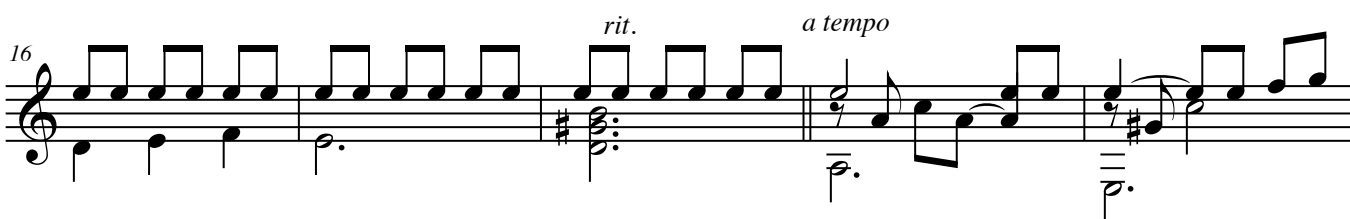

Chão de Estrelas

Silvio Caldas/Orestes Barbosa
arr. R. Baden-Powell

Guitar

40

Musical staff 40: Treble clef, 7/4 time signature. Measures 40-43. Includes a triplet of eighth notes in measure 43. Dynamics: p.

44

Musical staff 44: Treble clef, 5/4 time signature. Measures 44-47. Dynamics: p.

48

rit. *a tempo*

Musical staff 48: Treble clef, 7/4 time signature. Measures 48-52. Includes a key signature change to two sharps (F# and C#) in measure 50. Dynamics: p.

53

Musical staff 53: Treble clef, 7/4 time signature. Measures 53-57. Dynamics: p.

58

Musical staff 58: Treble clef, 7/4 time signature. Measures 58-62. Includes a triplet of eighth notes in measure 58. Dynamics: p.