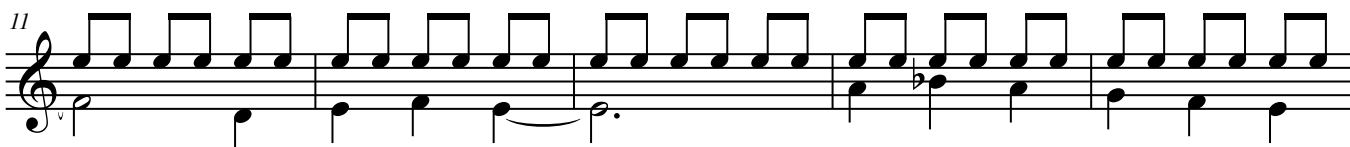

Chão de Estrelas

Silvio Caldas/Orestes Barbosa
arr. R. Baden-Powell

Guitar

40

Musical staff 40: Treble clef, 7/4 time signature. Measures 40-43. Includes a triplet of eighth notes in measure 43. Dynamics: p.

44

Musical staff 44: Treble clef, 5/4 time signature. Measures 44-47. Dynamics: p.

48

rit. *a tempo*

Musical staff 48: Treble clef, 7/4 time signature. Measures 48-52. Includes a key signature change to two sharps (F# and C#) in measure 50. Dynamics: p.

53

Musical staff 53: Treble clef, 7/4 time signature. Measures 53-57. Dynamics: p.

58

Musical staff 58: Treble clef, 7/4 time signature. Measures 58-62. Includes a triplet of eighth notes in measure 58. Dynamics: p.

63

rit. *a tempo*

Musical staff 63: Treble clef, 7/4 time signature. Measures 63-67. Dynamics: p.

68

Musical staff 68: Treble clef, 7/4 time signature. Measures 68-72. Dynamics: p.

73

Musical staff 73: Treble clef, 7/4 time signature. Measures 73-77. Includes a triplet of eighth notes in measure 73. Dynamics: p.