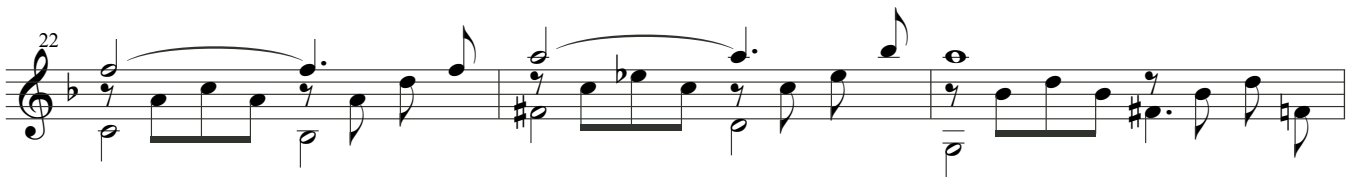

Autumn Colours

Bert Alink

<http://MusicForGuitar.nl>

28

31

34

37

40

43

46

49

52

arm. 15

Detailed description: This image shows a page of musical notation for a piano piece. The score is written in a single system with a treble clef and a key signature of one flat (B-flat). The music is organized into measures, with measure numbers 28, 31, 34, 37, 40, 43, 46, 49, and 52 clearly marked at the beginning of their respective lines. The notation includes various note values (quarter, eighth, and sixteenth notes), rests, and dynamic markings. A fermata is placed over the final note of measure 52. The piece concludes with a double bar line. The text 'arm. 15' is written above the final measure, indicating the number of repetitions for the final phrase.