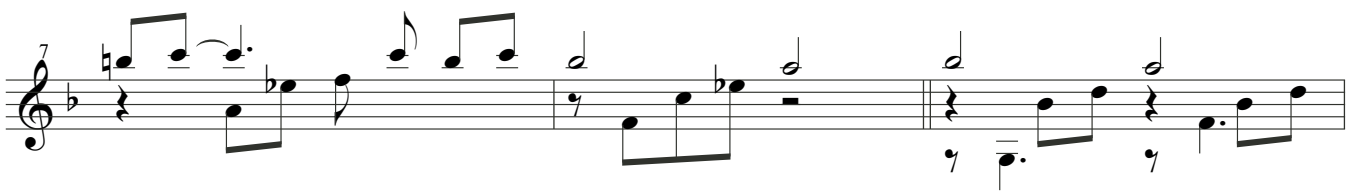

Autumn Colours

Bert Alink

<http://MusicForGuitar.nl>

28

31

34

37

40

43

46

49

52

arm. 15

Detailed description: This image shows a page of musical notation for a piano piece. The score is written in a single system with a treble clef and a key signature of one flat (B-flat). The music is organized into measures, with measure numbers 28, 31, 34, 37, 40, 43, 46, 49, and 52 clearly marked at the beginning of their respective lines. The notation includes various note values (quarter, eighth, and sixteenth notes), rests, and dynamic markings. A fermata is placed over the final note of measure 52. The piece concludes with a double bar line. The text 'arm. 15' is written above the final measure, indicating the number of repetitions for the final phrase.