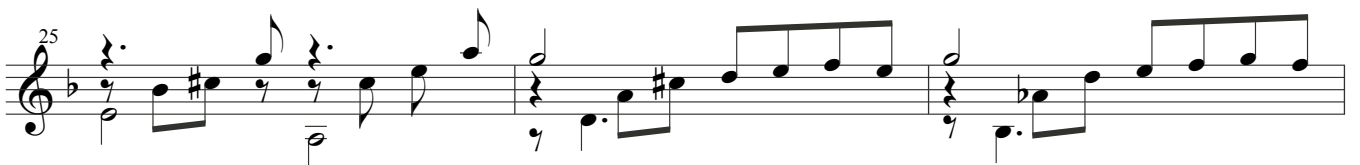

Autumn Colours

Bert Alink

<http://MusicForGuitar.nl>

28

31

34

37

40

43

46

49

52

arm. 15

Detailed description: This image shows a page of musical notation for a piano piece. The score is written in a single system with a treble clef and a key signature of one flat (B-flat). The music is organized into measures, with measure numbers 28, 31, 34, 37, 40, 43, 46, 49, and 52 clearly marked at the beginning of their respective lines. The notation includes various note values (quarter, eighth, and sixteenth notes), rests, and dynamic markings. A fermata is placed over the final note of measure 52. The piece concludes with a double bar line. The text 'arm. 15' is written above the final measure, indicating the number of repetitions for the final phrase.